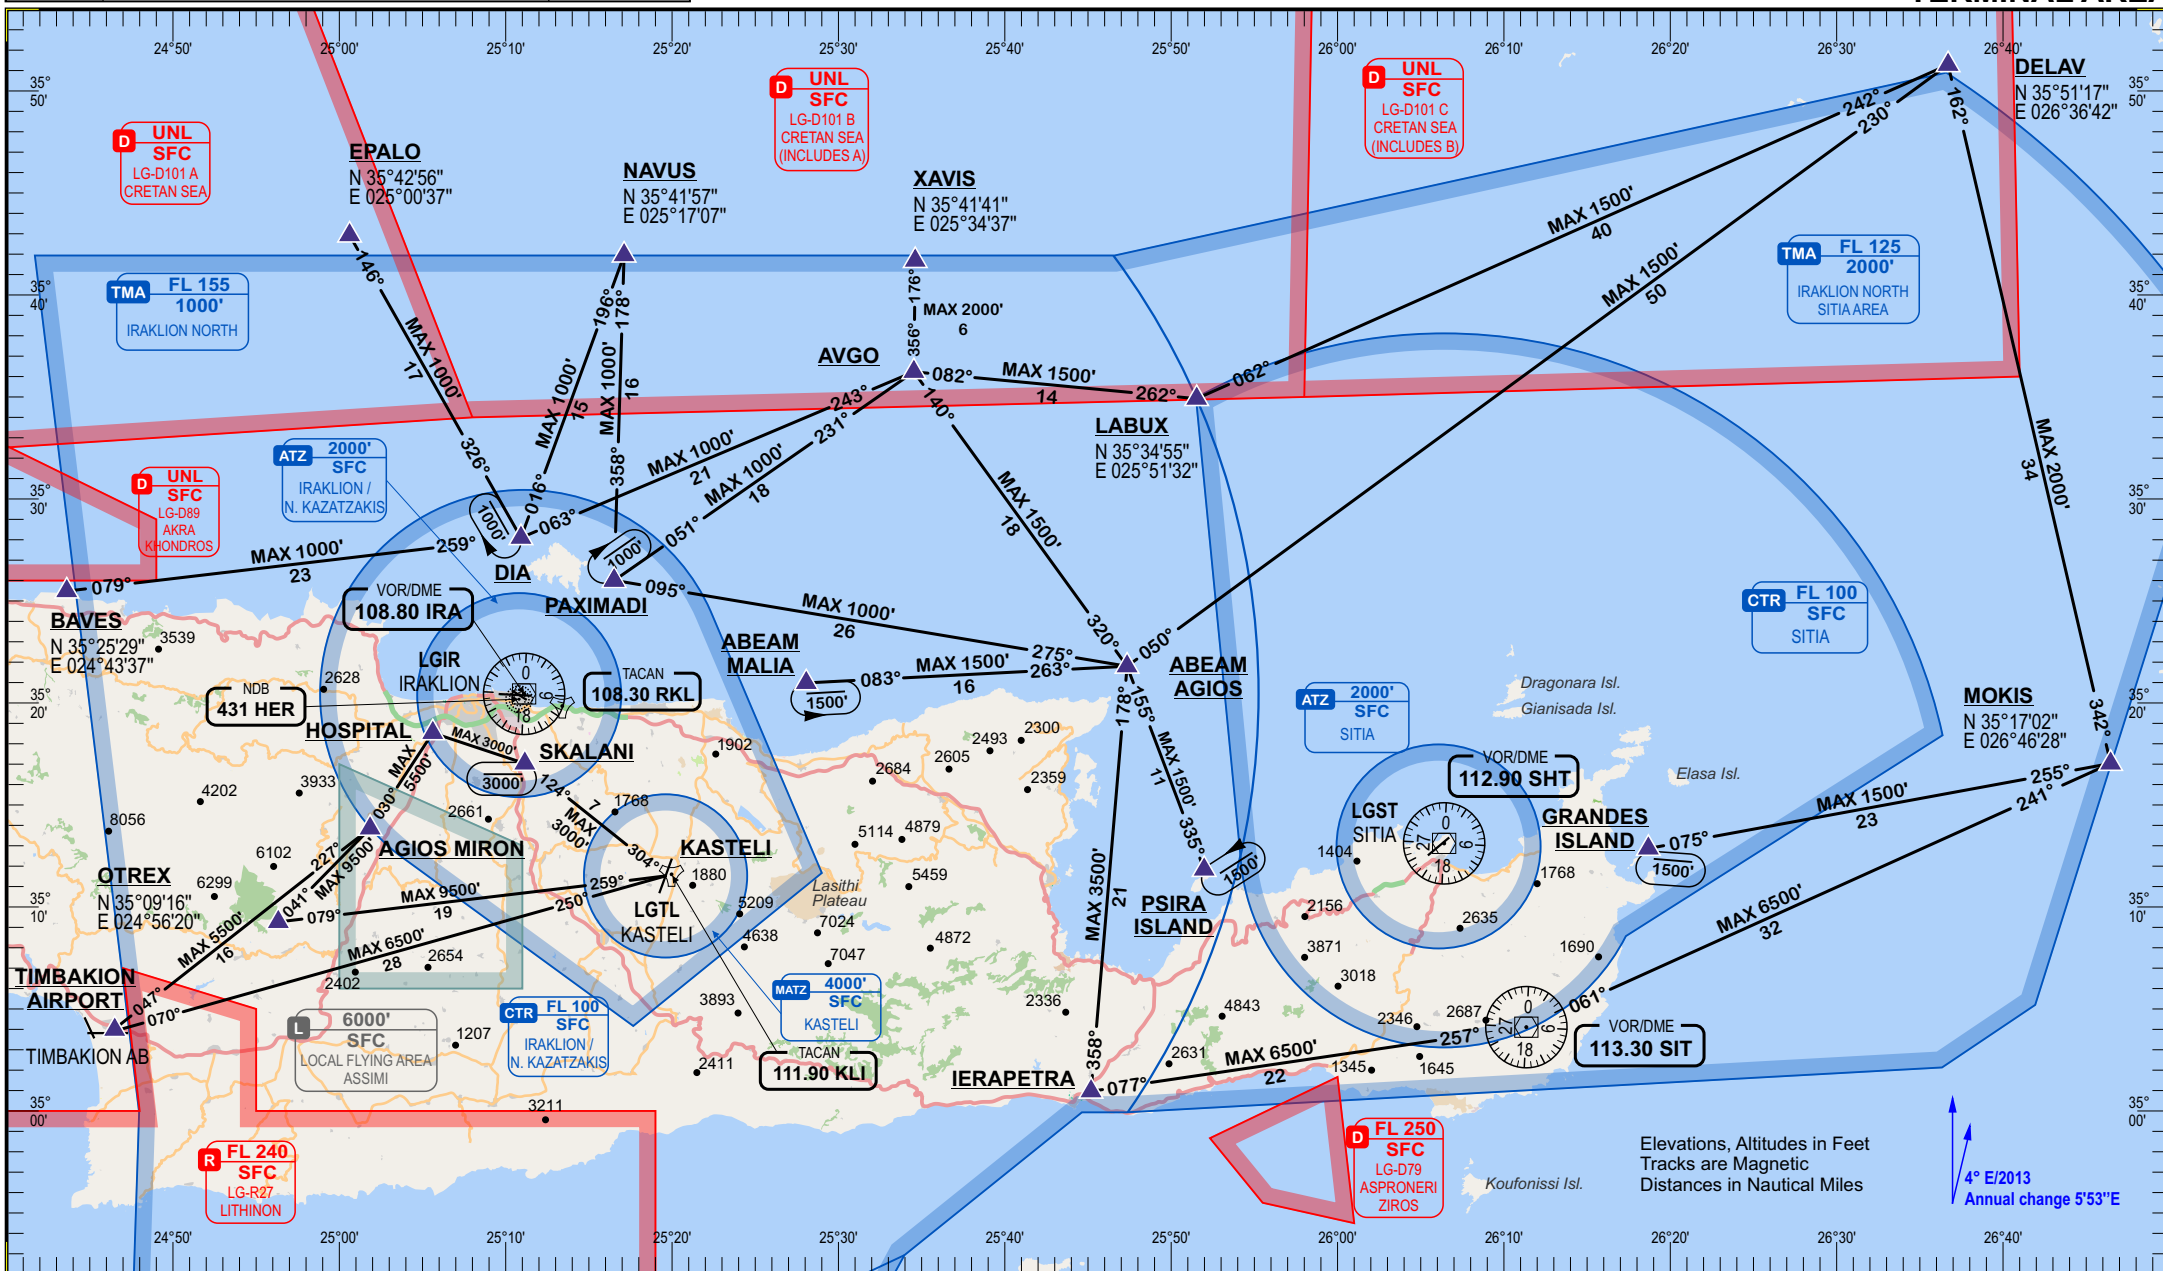

APP	IRAKLION APPROACH	123.975
TWR	KAZANTZAKIS TOWER	120.850
FIS	ATHINA INFORMATION	119.750
ATIS		127.550

TERMINAL AREA

Elevations, Altitudes in Feet
 Tracks are Magnetic
 Distances in Nautical Miles
 4° E/2013
 Annual change 5'53"E